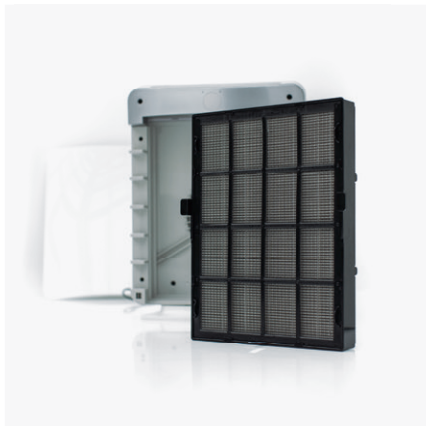

SIMPLE FILTER CHANGE

A filter change display guarantees constant air quality. The practical filter cassette can be changed simply and quickly.

PREFILTER

Filters larger particles such as dust, fluff and pet hairs out of the air, prolonging the life span of the HEPA filter.

HEPA FINE DUST FILTER

This highly effective filter binds up to 99.97% of all airborne fine dust and ultrasmall particles with a size of 0.3 microns. Highly effective in the removal of household dust, fine dust, smoke, mould, bacteria, viruses, pollen, dust mites, airborne microbes and allergens.

ACTIVATED CARBON FILTER

Effectively and permanently absorbs odours, tobacco smoke and chemicals such as volatile organic compounds (VOC), formaldehyde, toluene etc.

PLASMAWAVE®

PlasmaWave® produces positive and negative ions in an optimal ratio that form hydroxyles together with hydrogen from the humid air. These hydroxyles neutralise and destroy viruses such as e.g. influenza viruses, bacteria, chemical compounds, poisons and odours at the molecular level. PlasmaWave® cleans indoor air in the same manner as nature cleans the air. PlasmaWave® was certified as being free of ozone.

IDEAL